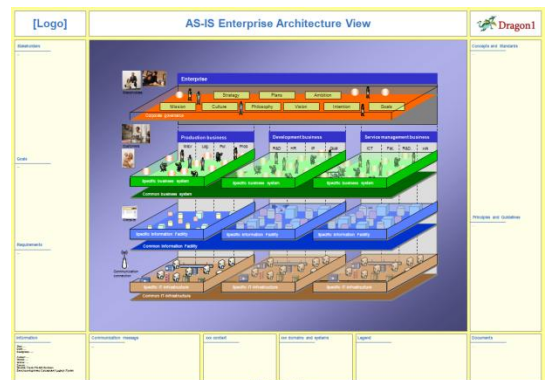

### Different Architects Collaborate

Dragon1 Enterprise Architecture Toolbox supports you as an architect in your core activities creating professional architecture products such as architecture designs, PSA's, glossaries, functional views, domain models, system rules diagrams, object models, situations sketches, blueprints and concept or principle sketches.

Dragon1 Enterprise Architecture Toolbox is a value-adding tool in the architecture practice for:

- the enterprise architect focusing on governance and innovation in an organization.
- A business architect focusing on changing needs in a companies business.
- An information architect focusing on adaptive and flexible information systems.
- A technical architect focusing on an open integral enterprise-wide IT infrastructure.
- A security architect focusing on security, safety and integrity of information for the whole of the organization.
- A solution architect focusing on integral solutions for the organization (such as CRM, SOA or BI).

Figure 1: Example of an AO Artist Impression poster of a complete organization. This architecture visualization acts as a reference model in Dragon1 EA Toolbox and can also be customized to your needs and specific situation. Thus speeding up architecture results.

Figure 2: Dragon1 EA Toolbox enables different types of architects using the same meta-model, source, database or architecture dossier for better collaboration. Domain specific and generic terms, symbols and meta-models for different architectures and designs can now be aligned optimally. Conflicts in architecture are signaled automatically by Dragon1 EA Toolbox.