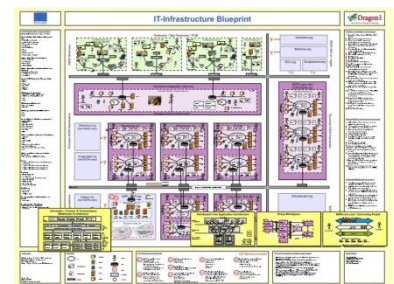

### Security Architecture at an insurance company

- Parts of Dragon1 EA Toolbox were used at Achmea to redesign the security process and to review NORA.

### Solution Architecture at a telecom provider

- Parts of Dragon1 EA Toolbox were used at KPN to redesign the processes of an R&D department.

### Architecture Framework

Figure 3: Example of an editable generic Dragon1 architecture framework.

### Blueprint

Figure 4: Example of a A0 blueprint of IT infrastructure created with Dragon1 EA Toolbox