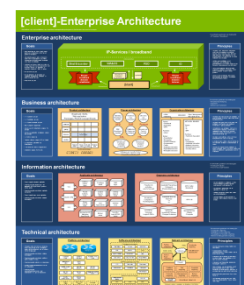

Structure Vision

Figure 5: Example of a A3 enterprise architecture poster created with Dragon1 EA Toolbox

Visit our Website

<http://www.dragon1.com>

Evaluate Dragon1 EA Toolbox

<http://www.dragon1.com/en/productdemo>

Contact a product specialist in the Netherlands

Call +31(0) 317 42 08 42