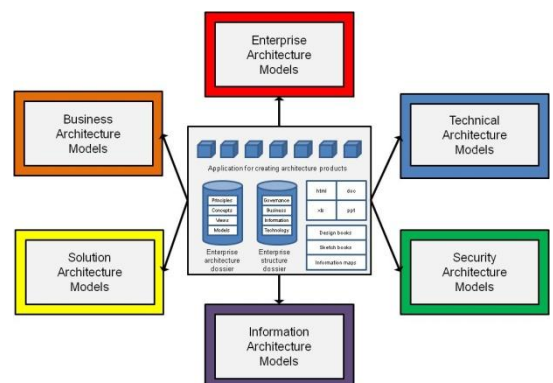

### Different Architects Collaborate

Dragon1 Enterprise Architecture Toolbox supports you as an architect in your core activities creating professional architecture products such as architecture designs, PSA's, glossaries, functional views, domain models, system rules diagrams, object models, situations sketches, blueprints and concept or principle sketches.

Dragon1 Enterprise Architecture Toolbox is a value-adding tool in the architecture practice for:

- the enterprise architect focusing on governance and innovation in an organization.
- A business architect focusing on changing needs in a companies business.
- An information architect focusing on adaptive and flexible information systems.
- A technical architect focusing on an open integral enterprise-wide IT infrastructure.
- A security architect focusing on security, safety and integrity of information for the whole of the organization.
- A solution architect focusing on integral solutions for the organization (such as CRM, SOA or BI).

Figure 1: Example of an AO Artist Impression poster of a complete organization. This architecture visualization acts as a reference model in Dragon1 EA Toolbox and can also be customized to your needs and specific situation. Thus speeding up architecture results.

Figure 2: Dragon1 EA Toolbox enables different types of architects using the same meta-model, source, database or architecture dossier for better collaboration. Domain specific and generic terms, symbols and meta-models for different architectures and designs can now be aligned optimally. Conflicts in architecture are signaled automatically by Dragon1 EA Toolbox.