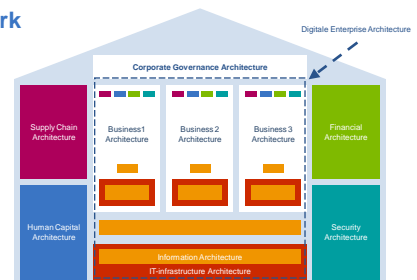

Architecture Framework

Figure 3: Example of an editable generic Dragon1 architecture framework.